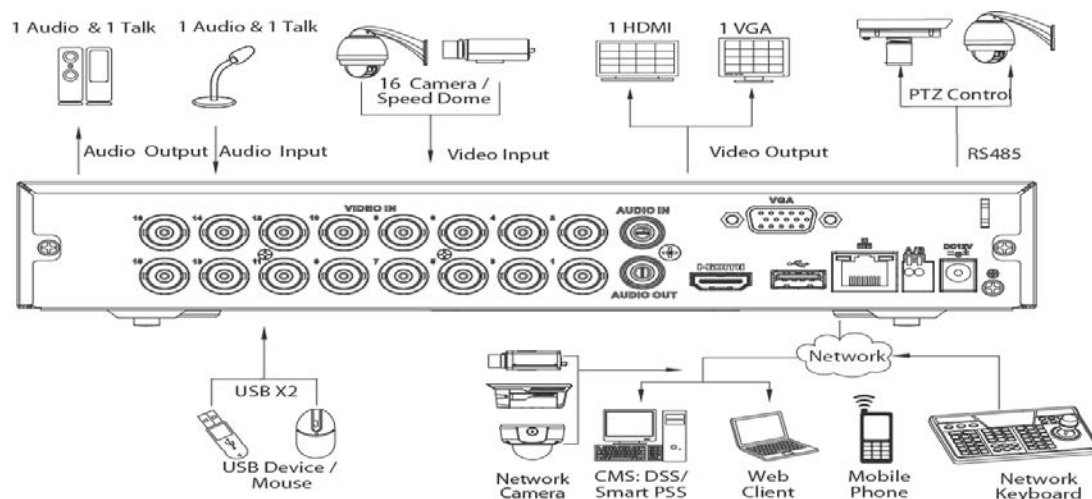

DH-HCVR4104/4108/4116HS-S3

	Digital zoom
Backup Mode	USB Device/Internal SATA burner/Network
Network	
Ethernet	RJ-45 port (10/100M)
Network Functions	HTTP, IPv4/IPv6, TCP/IP, UPNP, RTSP, UDP, SMTP, NTP, DHCP, DNS, PPPOE, DDNS, FTP, IP Filter, SNMP, P2P
Max. User Access	128 users
Smart Phone	iPhone, iPad, Android, Windows Phone
Storage	
Internal HDD	1 SATA port, up to 6TB
Auxiliary Interface	
USB Interface	2 ports(1 Rear), USB2.0
RS485	1 port, For PTZ Control
General	
Power Supply	DC12V/2A
Power Consumption	10W(without HDD)
Working Environment	-10°C ~ +55°C / 10%~90%RH / 86~106kpa
Dimension(W×D×H)	Compact 1U, 260mm×220mm×40mm
Weight	0.75KG(without HDD)

System Connection

*Takes HCVR4116HS-S3 as an example

Dahua Technology Co., Ltd.

1199' BinAn Road, Binjiang District, Hangzhou, China
Tel: +86-571-87688883
Fax: +86-571-87688815
Email: overseas@dahuatech.com
www.dahuatech.com

Telf: (01)489-5256 / 792-1818
RPM: #9722-52510 / 990-340327
ventas@jcworld.com.pe
Calle 15 Mz F Lote 25, Ofic. 101
Urb. Prolima- Los Olivos
www.jcworld.com.pe

*Design and specifications are subject to change without notice.