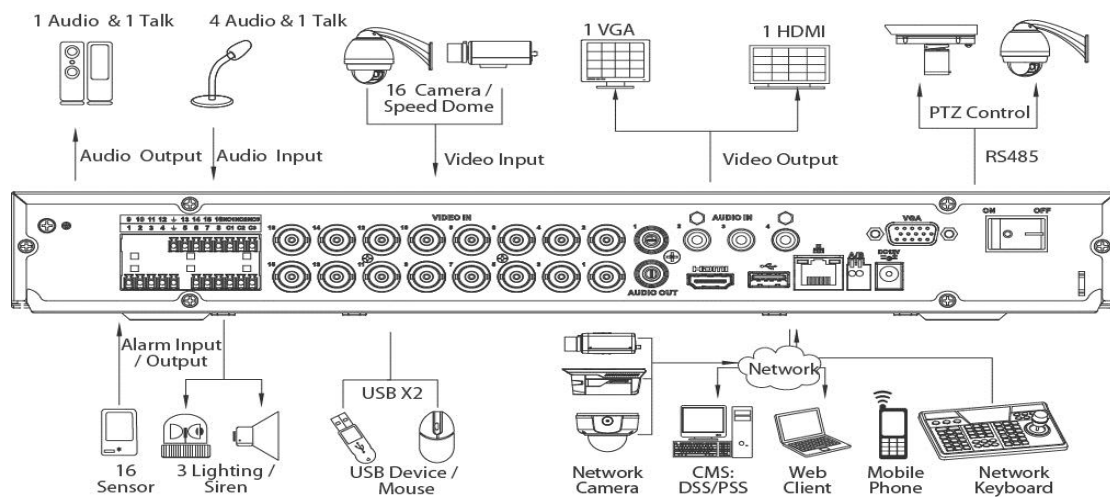

DH-HCVR5204/5208/5216A-S3

	zoom	
Backup Mode	USB Device/Internal SATA burner/Network	
Network		
Ethernet	RJ-45 port (10/100M)	RJ-45 port (10/100M/1000M)
Network Functions	HTTP, IPv4/IPv6, TCP/IP, UPNP, RTSP, UDP, SMTP, NTP, DHCP, DNS, PPPOE, DDNS, FTP, IP Filter, SNMP, P2P	
Max. User Access	128 users	
Smart Phone	iPhone, iPad, Android, Windows Phone	
Storage		
Internal HDD	2 SATA ports, up to 12TB	
Auxiliary Interface		
USB Interface	2 ports(1 Rear), USB2.0	2 ports (1 Rear USB3.0, 1 Front USB2.0)
RS485	1 port, For PTZ control	
General		
Power Supply	DC12V/4A	
Power Consumption	15W(without HDD)	
Working Environment	-10°C ~ +55°C / 10%~90%RH / 86~106kpa	
Dimension(W×D×H)	1U, 375mm×285mm×55mm	
Weight	2.35KG(without HDD)	

System Connection

*Takes HCVR5216A-S3 as an example

Dahua Technology Co., Ltd.

1199' BinAn Road, Binjiang District, Hangzhou, China

Tel: +86-571-87688883

Fax: +86-571-87688815

Email: overseas@dahuatech.com

www.dahuatech.com

Telf: (01)489-5256 / 792-1818
RPM: #9722-52510 / 990-340327
ventas@jcworld.com.pe
Calle 15 Mz F Lote 25, Ofic. 101
Urb. Prolima- Los Olivos
www.jcworld.com.pe

*Design and specifications are subject to change without notice.

© 2015 Dahua Technology Co., Ltd.