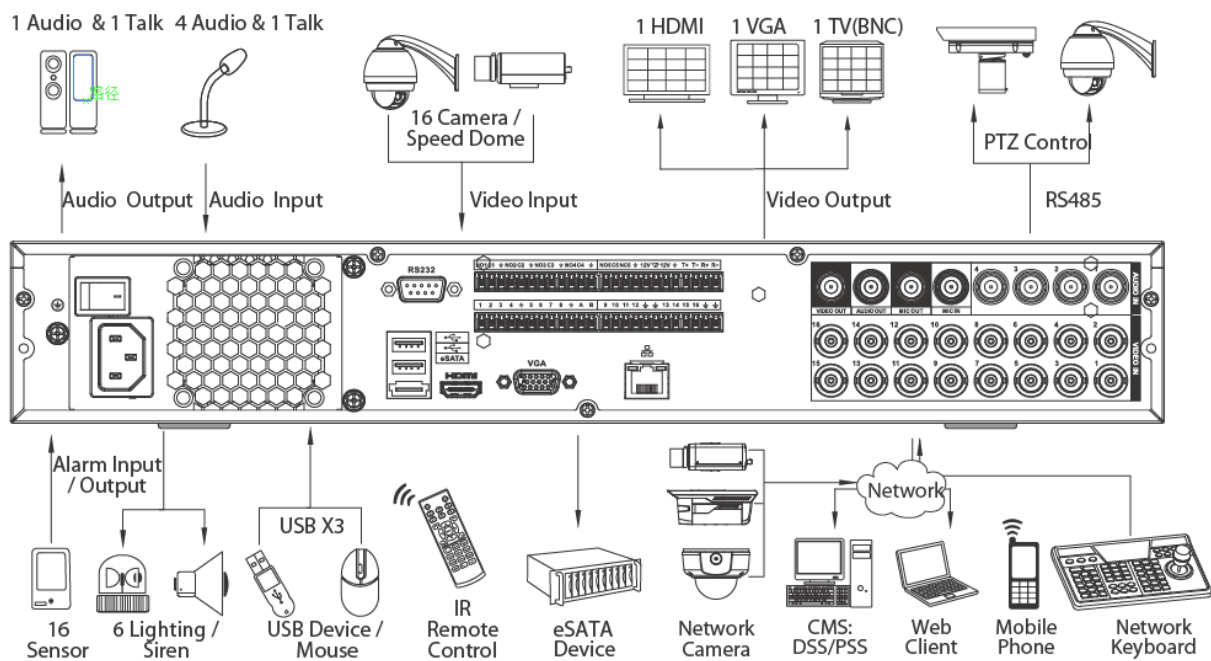

DH-HCVR5404/5408/5416L-V2

Backup Mode	USB Device/eSATA Device/Internal SATA burner/Network
Network	
Ethernet	RJ-45 port (10/100M/1000M)
Network Functions	HTTP, IPv4/IPv6, TCP/IP, UPNP, RTSP, UDP, SMTP, NTP, DHCP, DNS, PPPOE, DDNS, FTP, IP Filter, SNMP, P2P
Max. User Access	128 users
Smart Phone	iPhone, iPad, Android, Windows Phone
Storage	
Internal HDD	4 SATA ports(4 HDDs or 3HDDs+1 CD/DVD-RW), up to 16TB
External HDD	1 eSATA port
Auxiliary Interface	
USB Interface	3 ports (2 Rear), USB2.0
RS232	1 port, For PC communication & Keyboard
RS485	1 port RS485 for PTZ control,1 port RS422 for Keyboard
General	
Power Supply	AC 100~240 V, 50/60 Hz
Power Consumption	40W(Without HDD)
Working Environment	-10°C ~ +55°C / 10%~90%RH / 86~106kpa
Dimension(W×D×H)	1.5U, 440mm×416mm×68mm
Weight	6KG(without HDD)

System Connection

*Takes HCVR5416L-V2 as an example

Dahua Technology Co., Ltd.

1199'BinAn Road, Binjiang District, Hangzhou, China

Tel: +86-571-87688883

Fax: +86-571-87688815

Email: overseas@dahuatech.com

Tel: (01)489-5256 / 792-1818
RPM: #9722-52510 / 990-340327
ventas@jcworld.com.pe
Calle 15 Mz F Lote 25, Ofic. 101
Urb. Prolima- Los Olivos
www.jcworld.com.pe