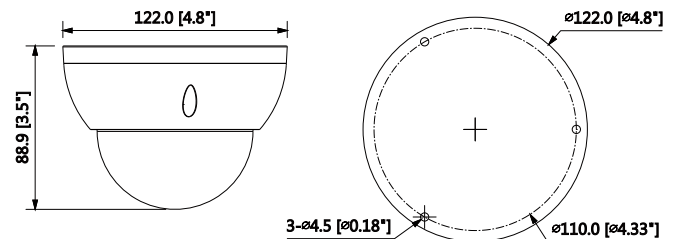

Dimensions (mm/inch)

JC WORLD SECURITY S.A.C.
Sistemas de Seguridad

Telf: (01)489-5256 / 792-1818
RPM: #9722-52510 / 990-340327
ventas@jcworld.com.pe
Calle 15 Mz F Lote 25, Ofic. 101
Urb. Prolima- Los Olivos
www.jcworld.com.pe