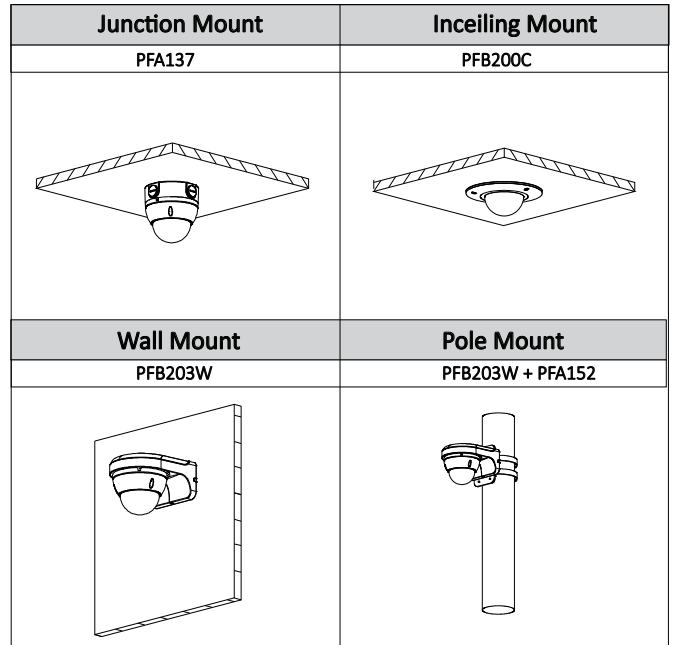

**Construction**

Casing	Metal
Dimensions	φ122mm×88.9mm(4.80"×3.50")
Net Weight	0.4Kg (0.88lb)
Gross Weight	0.54Kg(1.19lb)

**Ordering Information**

Type	Part Number	Description
3MP camera	DH-IPC-HDBW2320RP-ZS	3MP Network IR Dome Camera, PAL
	DH-IPC-HDBW2320RN-ZS	3MP Network IR Dome Camera, NTSC
	IPC-HDBW2320RP-ZS	3MP Network IR Dome Camera, PAL
	IPC-HDBW2320RN-ZS	3MP Network IR Dome Camera, NTSC
	DH-IPC-HDBW2320RP-VFS	3MP Network IR Dome Camera, PAL
	DH-IPC-HDBW2320RN-VFS	3MP Network IR Dome Camera, NTSC
	IPC-HDBW2320RP-VFS	3MP Network IR Dome Camera, PAL
	IPC-HDBW2320RN-VFS	3MP Network IR Dome Camera, NTSC
Accessories (optional)	PFA137	Junction box
	PFB203W	Wall mount
	PFA152	Pole mount
	PFB200C	In-ceiling Mount

**Accessories**

**Optional:**

**Dimensions (mm/inch)**