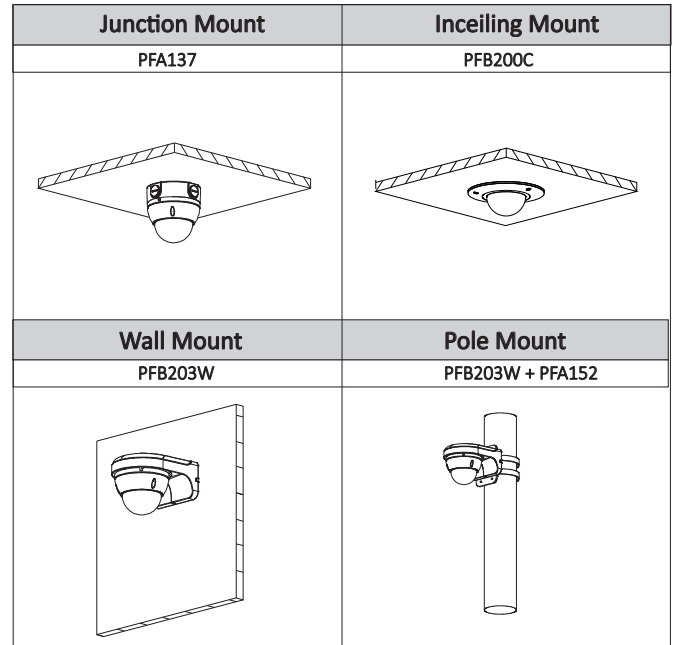

Construction

Casing	Metal
Dimensions	φ122mm×88.9mm(4.80"×3.50")
Net Weight	0.4Kg (0.88lb)
Gross Weight	0.54Kg(1.19lb)

Ordering Information

Type	Part Number	Description
4MP camera	DH-IPC-HDBW2431RP-ZS	4MP WDR IR Dome Network Camera, PAL
	DH-IPC-HDBW2431RN-ZS	4MP WDR IR Dome Network Camera, NTSC
	IPC-HDBW2431RP-ZS	4MP WDR IR Dome Network Camera, PAL
	IPC-HDBW2431RN-ZS	4MP WDR IR Dome Network Camera, NTSC
	DH-IPC-HDBW2431RP-VFS	4MP WDR IR Dome Network Camera, PAL
	DH-IPC-HDBW2431RN-VFS	4MP WDR IR Dome Network Camera, NTSC
	IPC-HDBW2431RP-VFS	4MP WDR IR Dome Network Camera, PAL
	IPC-HDBW2431RN-VFS	4MP WDR IR Dome Network Camera, NTSC
Accessories (optional)	PFA137	Junction box
	PFB203W	Wall mount
	PFA152	Pole mount
	PFB200C	In-ceiling Mount

Accessories

Optional:

Dimensions (mm/inch)