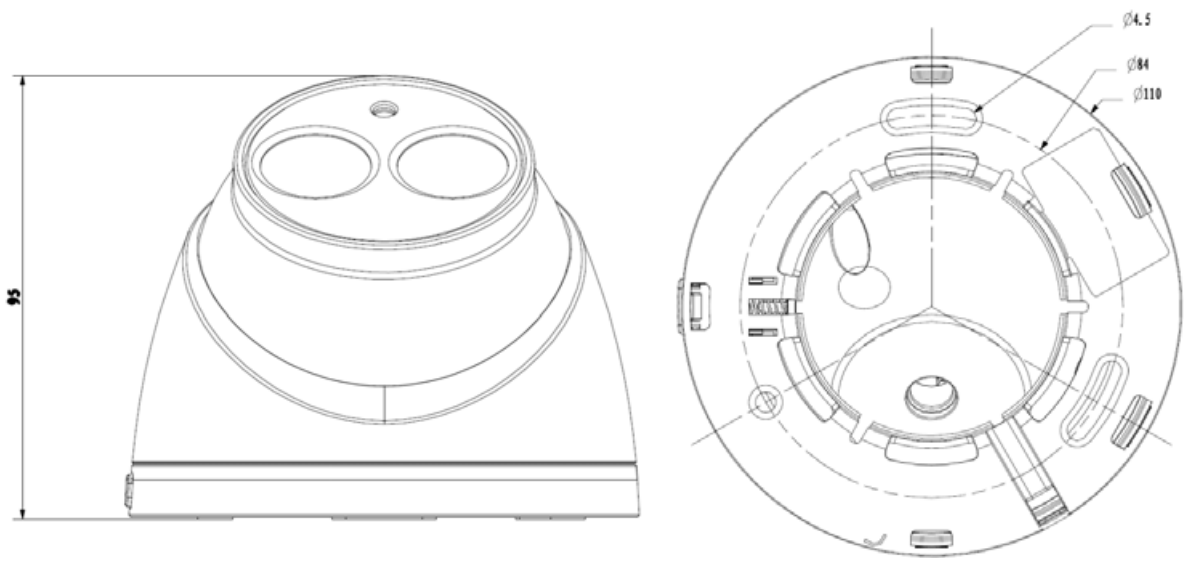

## Technical Specifications

<b>Model</b>	<b>DH-IPC-HDW4221E(-AS)</b>	
<b>Camera</b>		
Image Sensor	1/2.7" 2Megapixel progressive scan CMOS	
Effective Pixels	1920(H)x1080(V)	
Scanning System	Progressive	
Electronic Shutter Speed	Auto/Manual, 1/3~1/100000s	
Min. Illumination	0.01Lux/F2.0 (Color), 0Lux/F2.0(IR on)	
S/N Ratio	More than 50dB	
Video Output	N/A	
<b>Camera Features</b>		
Max. IR LEDs Length	50m	
Day/Night	Auto(ICR)/Color/B/W	
Backlight Compensation	BLC / HLC / WDR(120dB)	
White Balance	Auto/Sunny/Night/Outdoor/Customized	
Gain Control	Auto/Manual	
Noise Reduction	3D	
Privacy Masking	Up to 4 areas	
<b>Lens</b>		
Focal Length	3.6mm (6mm optional)	
Max Aperture	F2.0(F2.0)	
Focus Control	Manual	
Angle of View	H:91°(63°)	
Lens Type	Fixed lens	
Mount Type	Board-in Type	
<b>Video</b>		
Compression	H.264/H.264H/H.264B/MJPEG	
Resolution	1080P(1920×1080)/ 720P(1280×720) / D1(704×576/704×480) / CIF(352×288/352×240)	
Frame Rate	Main Stream	1080P/720P(1~25/30fps)
	Sub Stream	D1/CIF(1~25/30fps)
	Third Stream	720P(1~13/4fps)
Bit Rate	H.264: 32Kbps~32Mbps	
Corridor Mode	Support	
<b>Audio</b>		
Compression	G.711a/ G.711u/ AAC(only for -AS)	
Interface	Built-in Mic(only for -AS)	
<b>Smart Function(Optional)</b>		
Smart detection	Tripwire	
	Intrusion	
	Abandoned/Missing	
	Scene Change	
	Audio detect	

## Dimensions (mm)