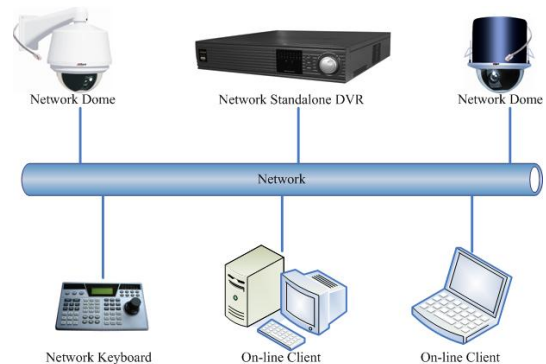

Network Mode