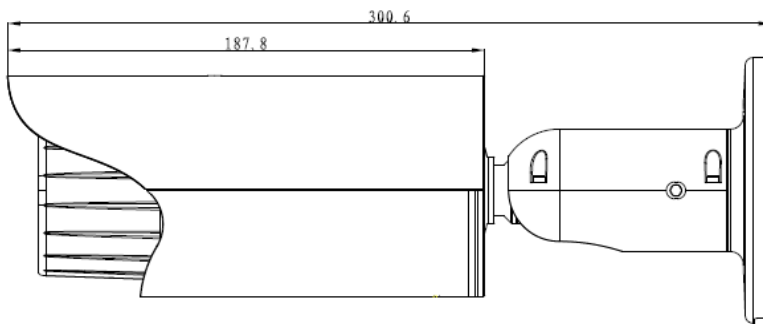

## IPC-HFW5300CN/5302CN

Max. User Access	20 users
Smart Phone	iPhone, iPad, Android, Windows Phone
<b>Auxiliary Interface</b>	
Memory Slot	Micro SD, Max 64GB
RS485	N/A
Alarm	2/1 channel In/Out
PIR Sensor Range	N/A
<b>General</b>	
Power Supply	DC12V(AC 24V optional), PoE(802.3af)
Power Consumption	< 7W (-H: +2W, Motorized lens: +2W,AC24V:+2W)
Working Environment	-20°C~+60°C(-H: -40°C~+60°C), Less than 90%RH
Ingress Protection	IP66
Vandal Resistance	N/A
Dimensions	φ104mm × 306.7mm
Weight	1.25Kg

## Dimensions (mm)