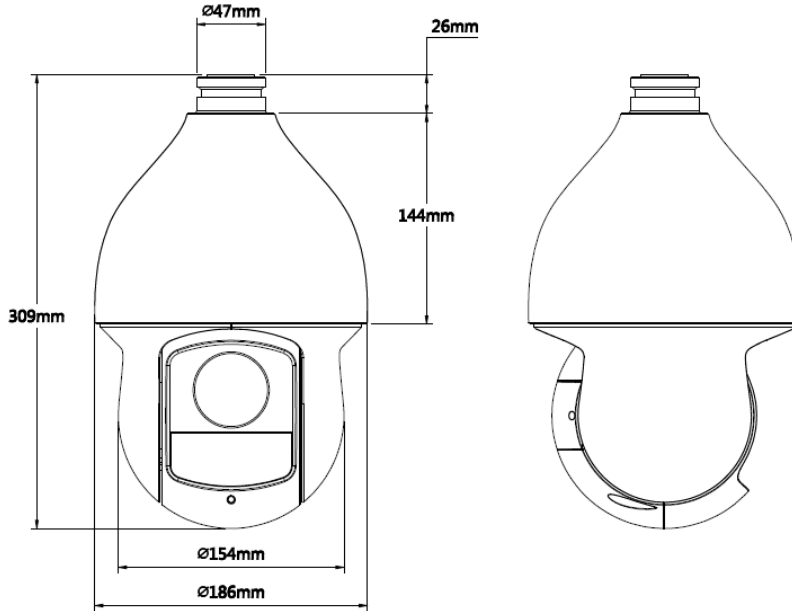

DH-SD59430U-HN

Dimensions (mm)

Accessories

DH-PFB300S	DH-PFA110	Power Supply